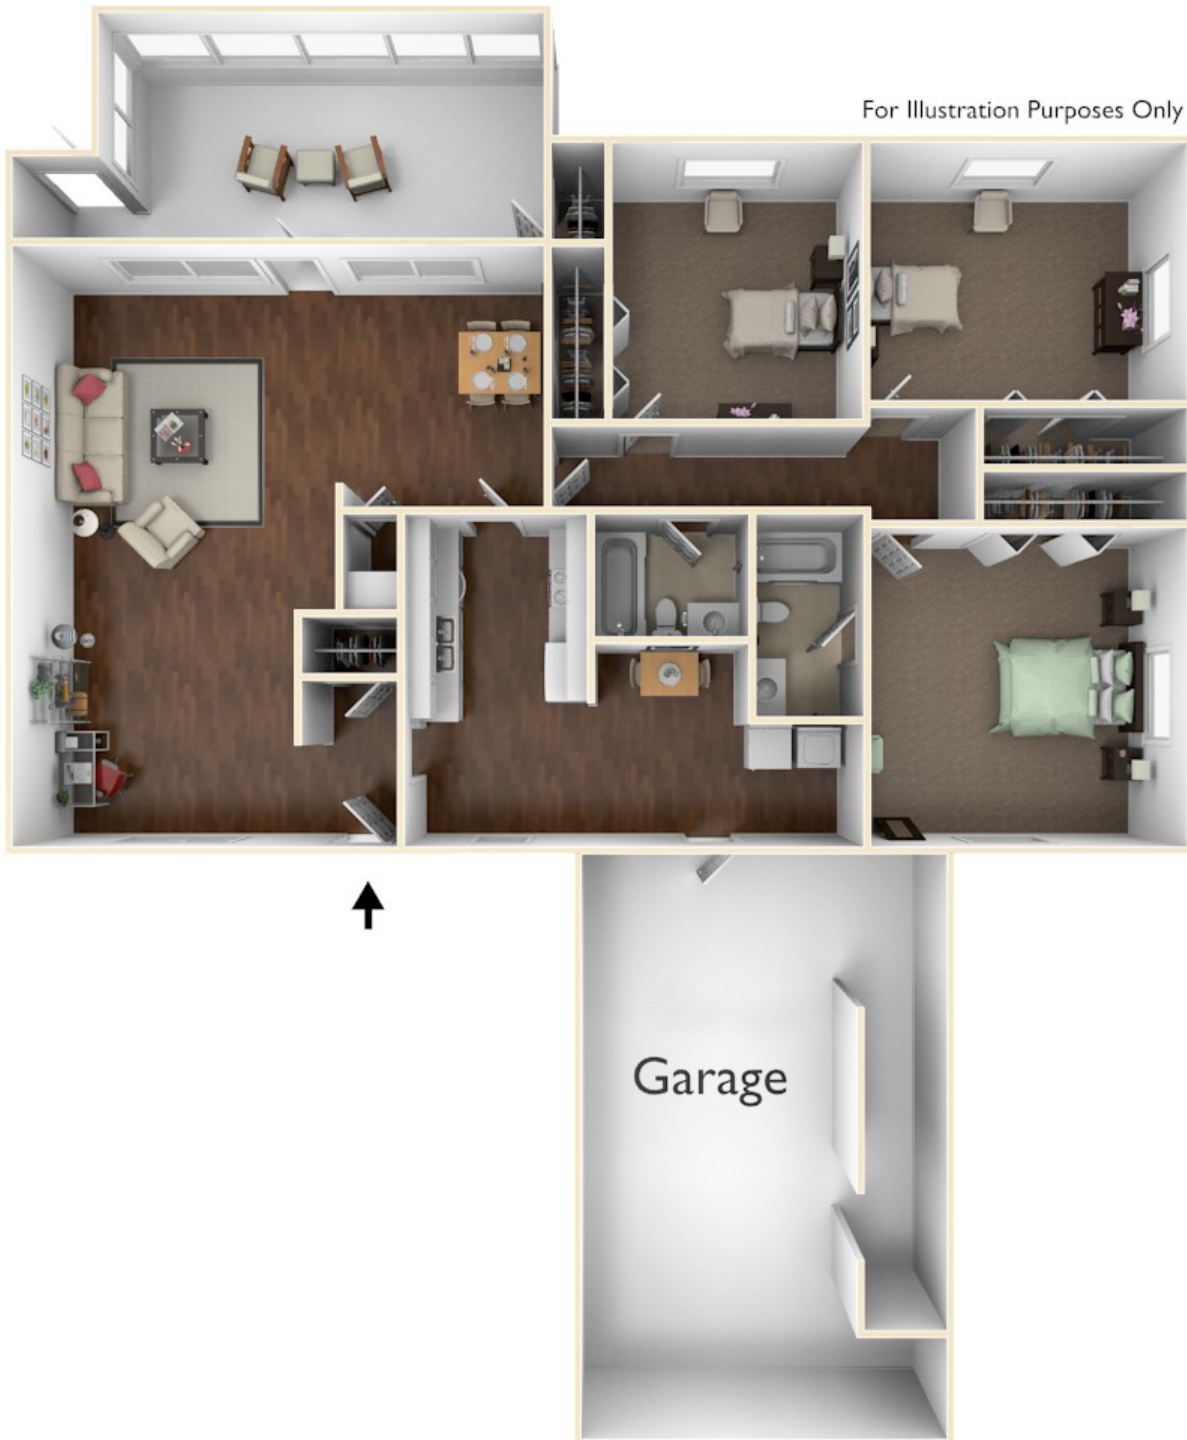

LAUREL BAY
FAMILY HOUSING

HUNT MILITARY COMMUNITIES

WHARTON I

3 Bedroom | 2 Bath | 1389 Sq. Ft.*

640 Laurel Bay Rd | Beaufort, SC 29906 | Phone: 843-738-4511

**All square footage is approximate.*