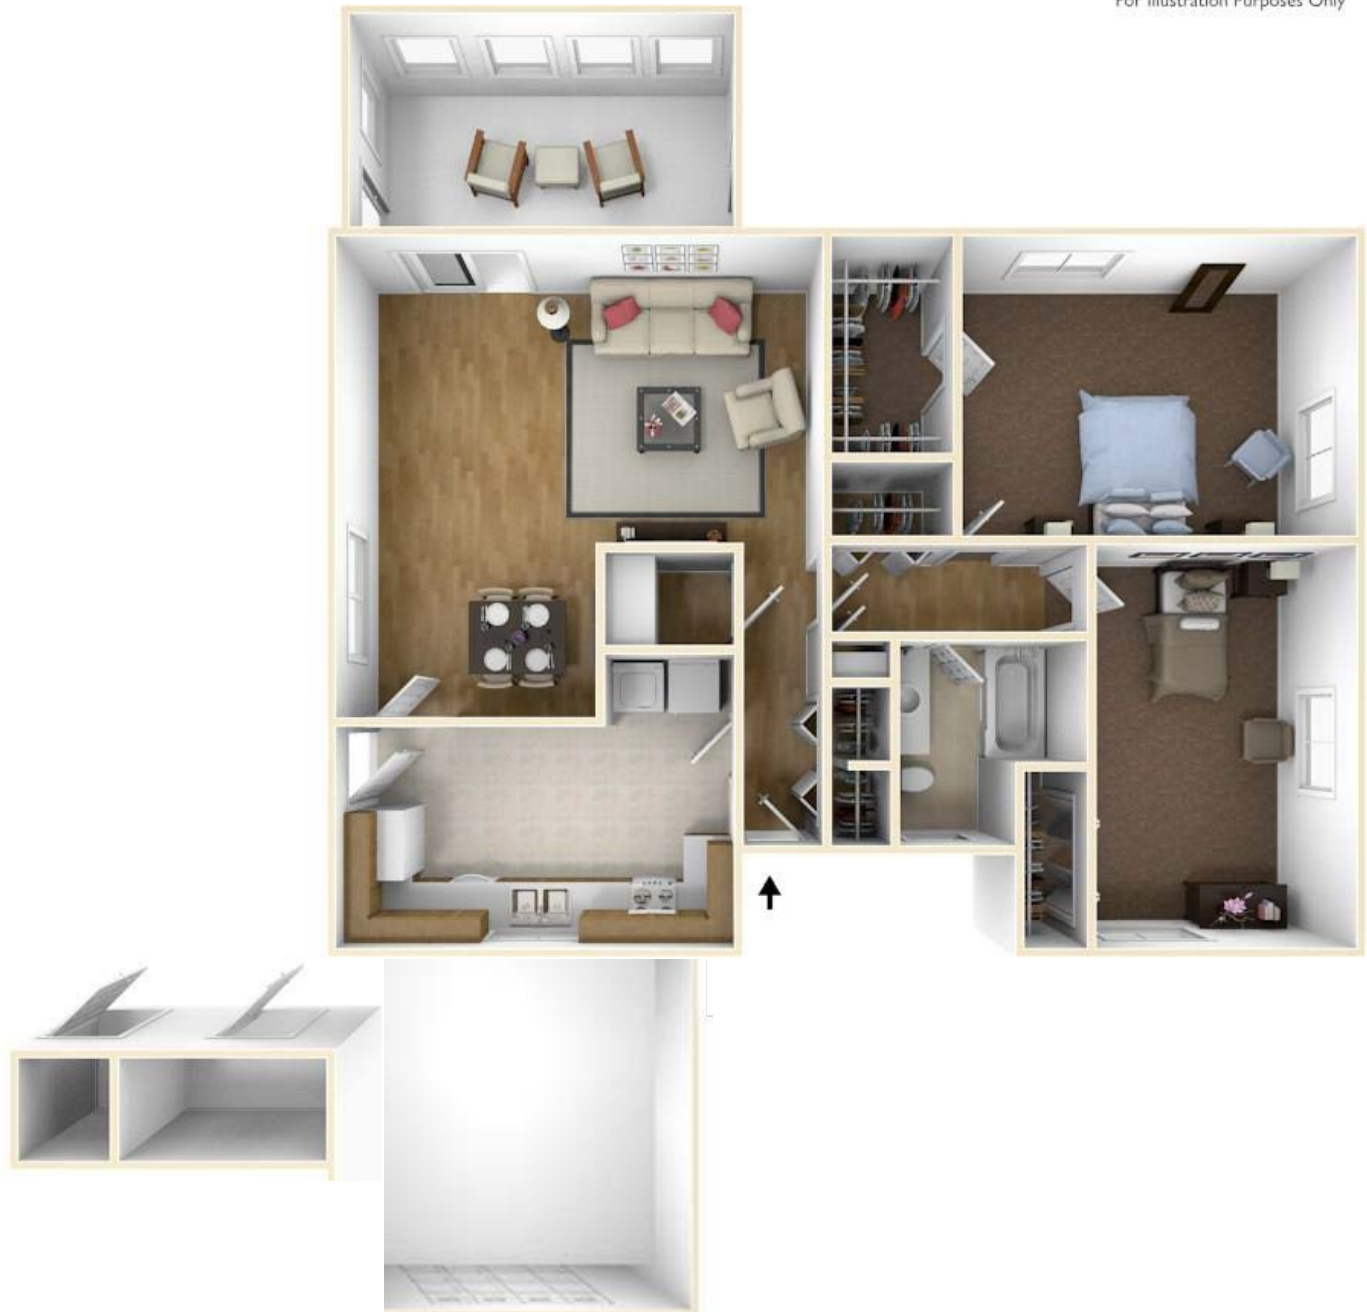

LAUREL BAY
FAMILY HOUSING

HUNT MILITARY COMMUNITIES

CHARLESTON II

2 Bedroom | 1 Bath | 1196 Sq. Ft.*

For Illustration Purposes Only

640 Laurel Bay Rd | Beaufort, SC 29906 | Phone: 843-738-4511

**All square footage is approximate.*