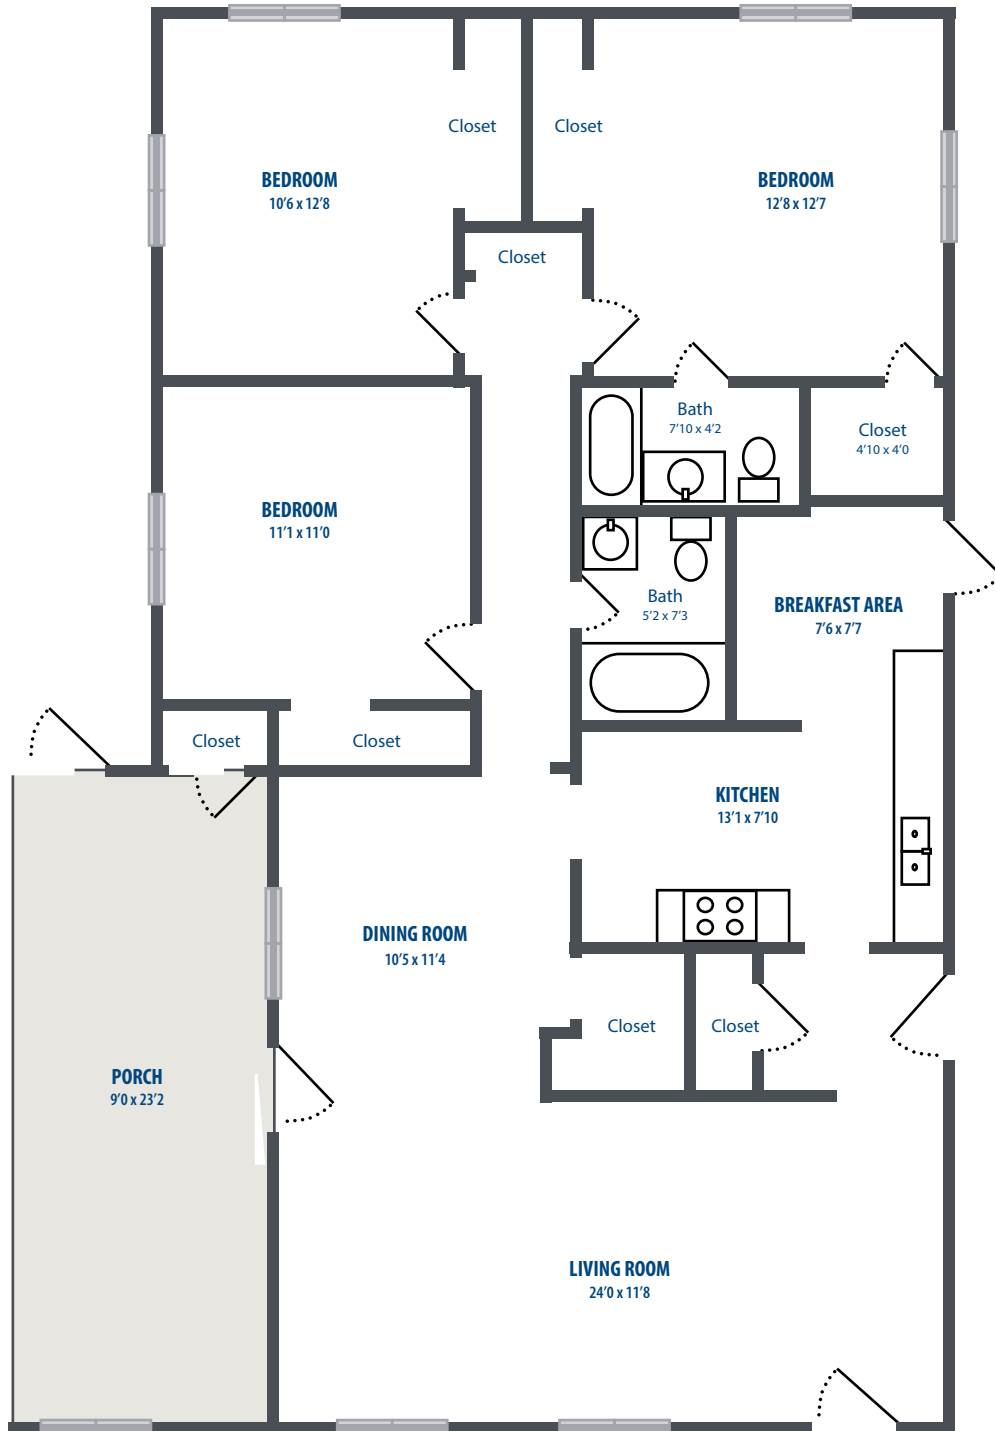

## GRAY I

3 Bedroom | 2 Bath | 1220 Sq. Ft.\*

640 Laurel Bay Rd | Beaufort, SC 29906 | Phone: 843-738-4511

*\*All square footage is approximate.*