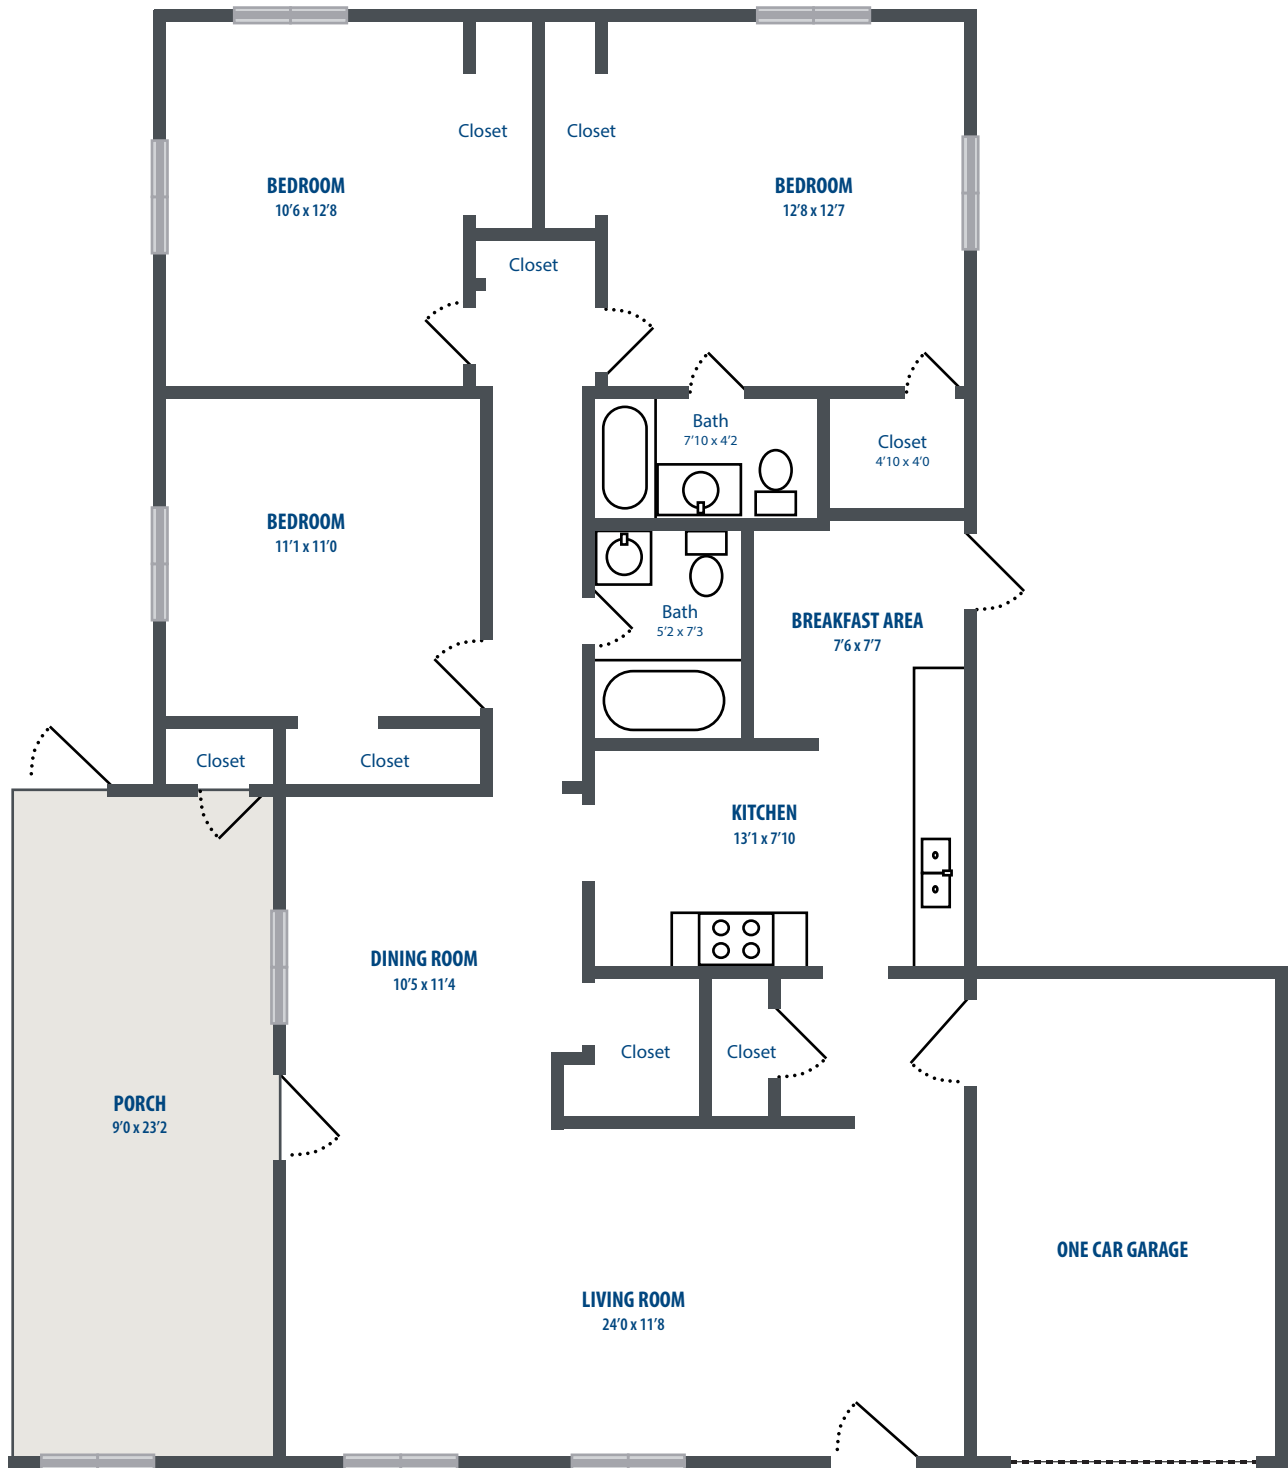

LAUREL BAY
FAMILY HOUSING

HUNT MILITARY COMMUNITIES

GRAY II

3 Bedroom | 2 Bath | 1220 Sq. Ft.*

640 Laurel Bay Rd | Beaufort, SC 29906 | Phone: 843-738-4511

**All square footage is approximate.*