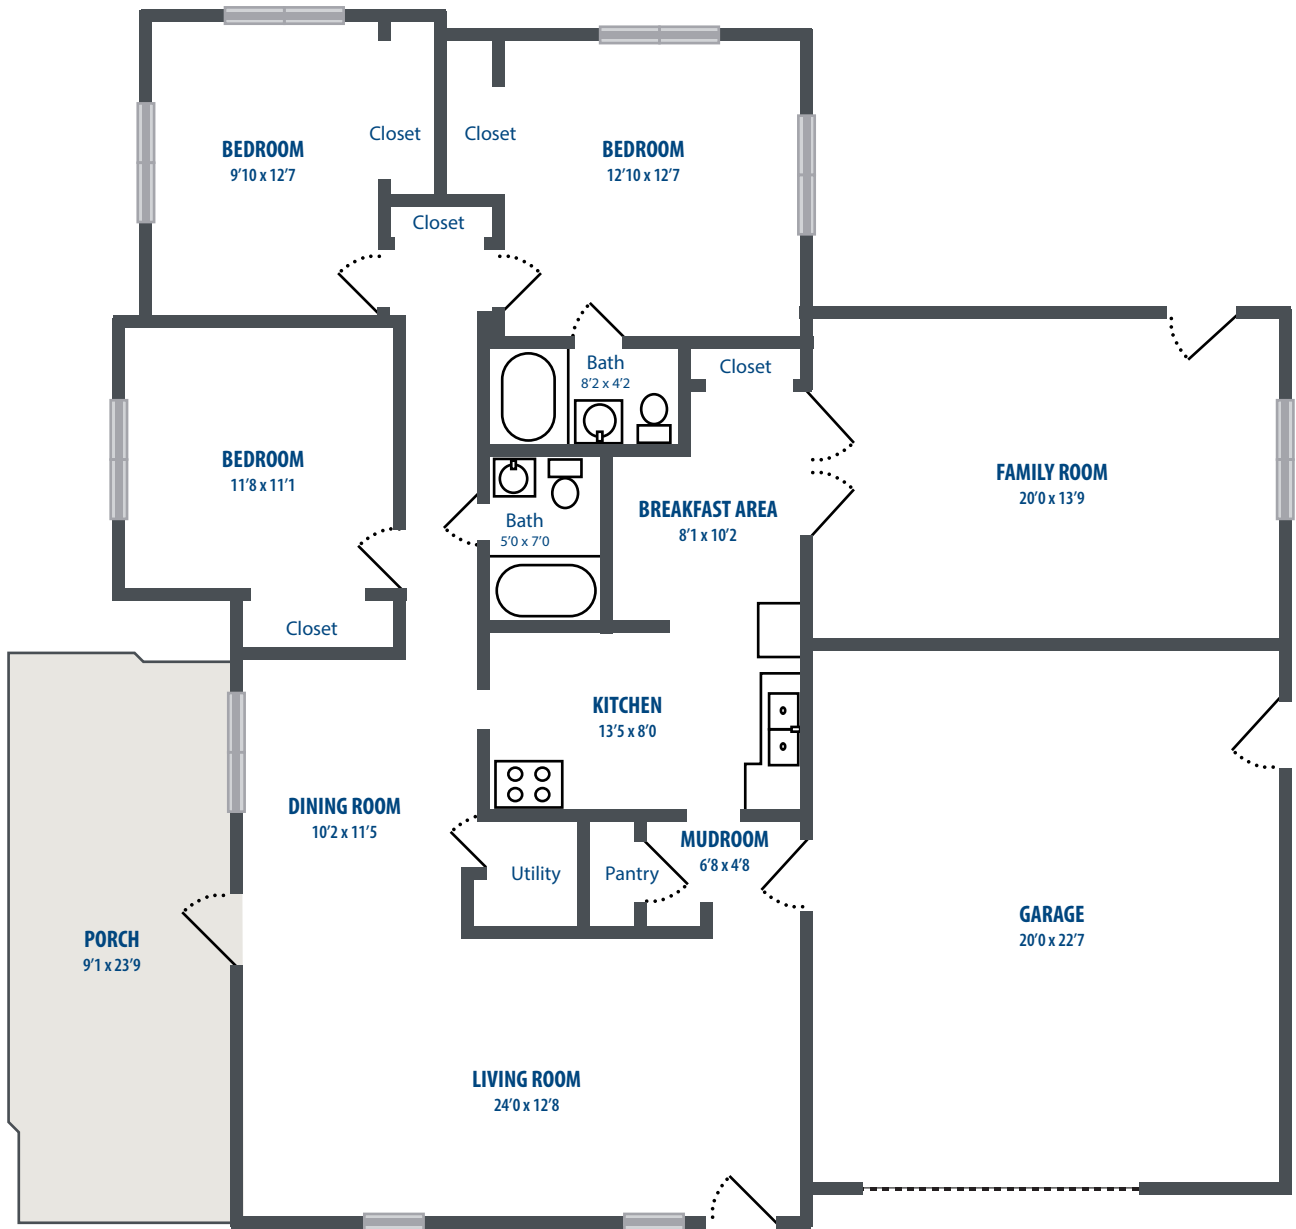

LAUREL BAY
FAMILY HOUSING

HUNT MILITARY COMMUNITIES

GRAY III

3 Bedroom | 2 Bath | 1512 Sq. Ft.*

640 Laurel Bay Rd | Beaufort, SC 29906 | Phone: 843-738-4511

**All square footage is approximate.*