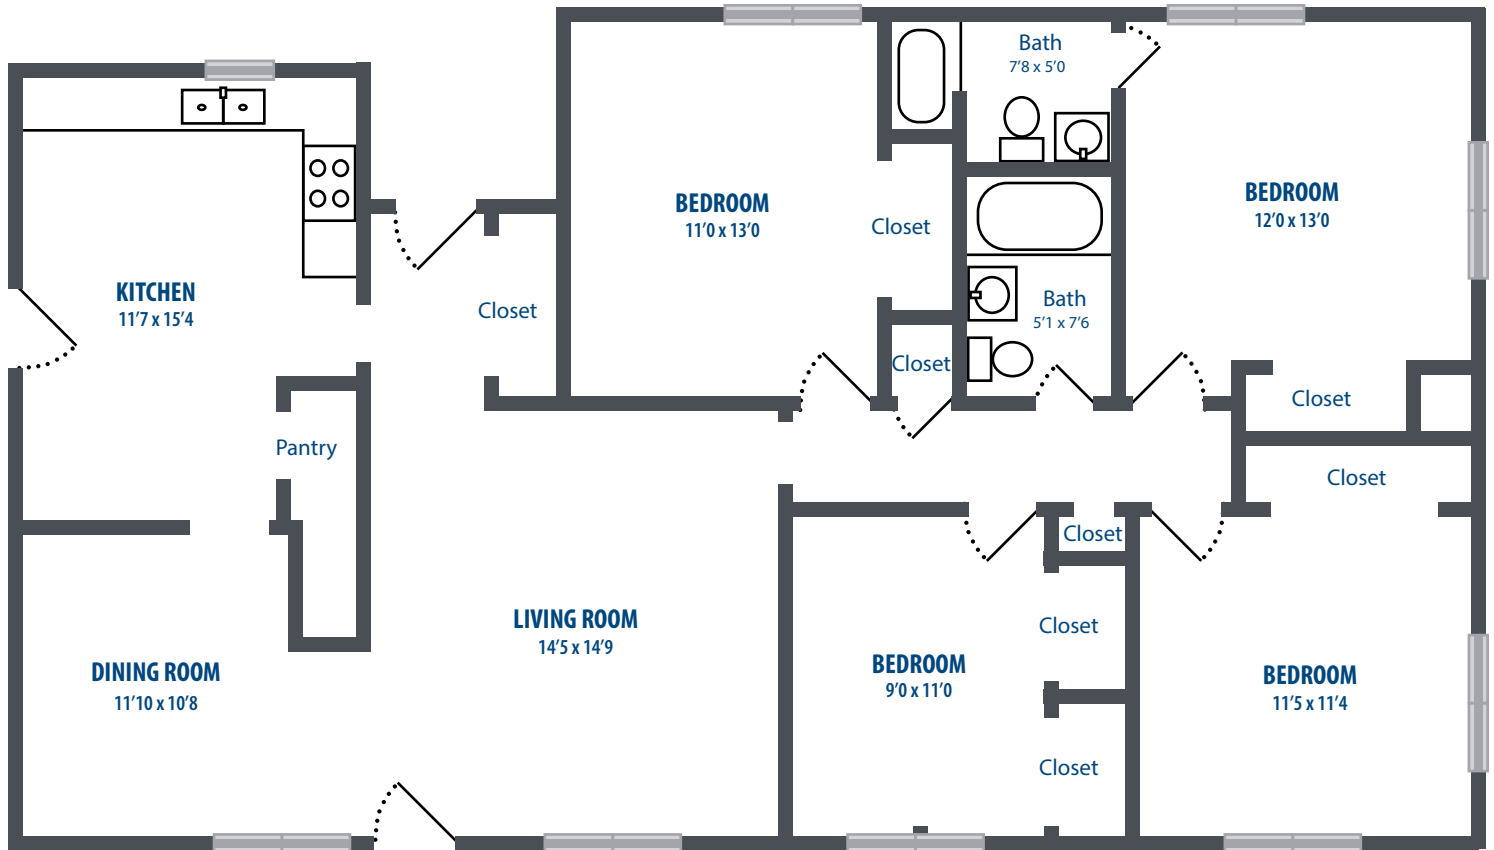

LAUREL BAY
FAMILY HOUSING

HUNT MILITARY COMMUNITIES

HUDSON MILL I

4 Bedroom | 2 Bath | 1233 Sq. Ft.*

640 Laurel Bay Rd | Beaufort, SC 29906 | Phone: 843-738-4511

**All square footage is approximate.*