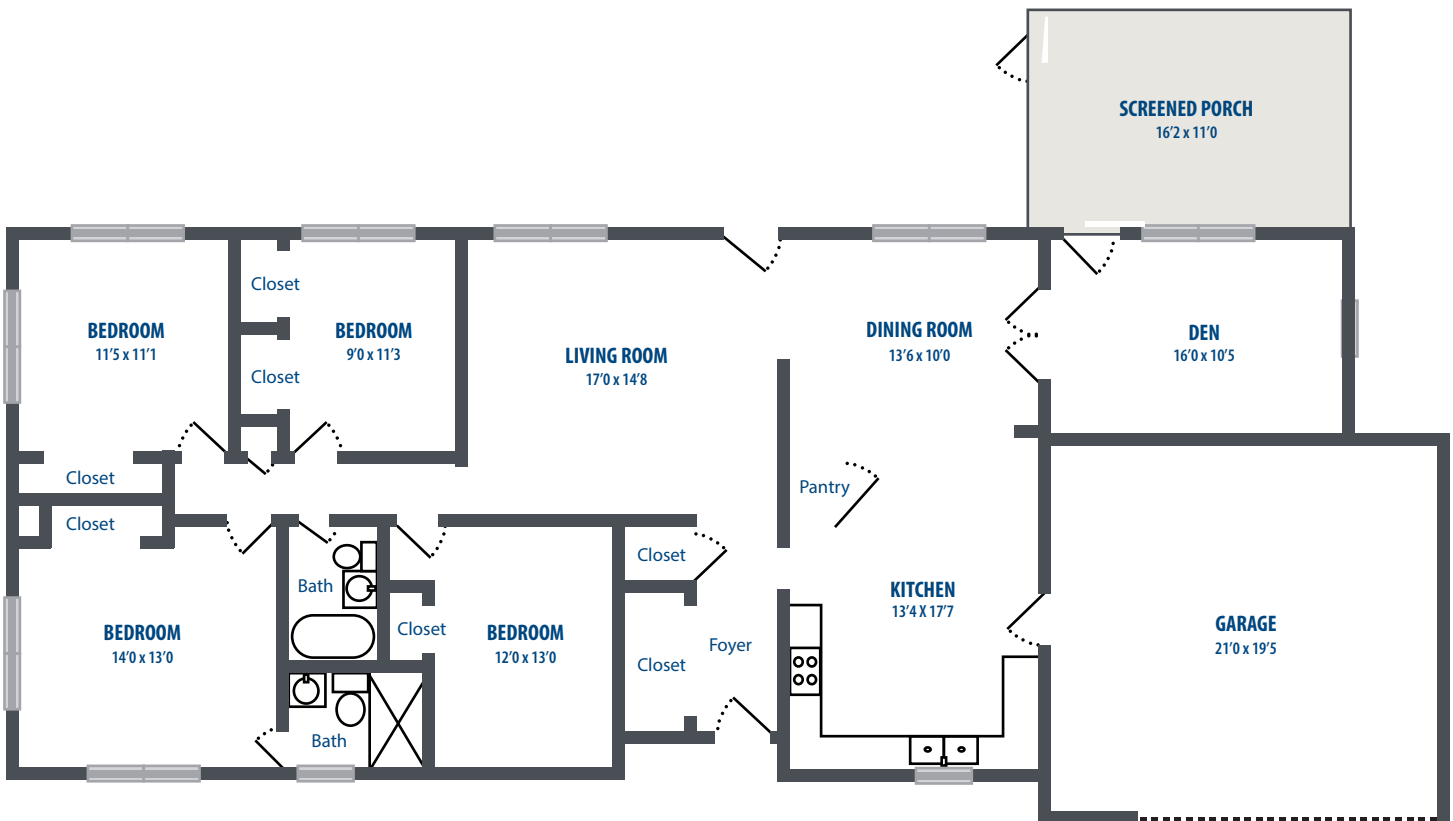

LAUREL BAY
FAMILY HOUSING

HUNT MILITARY COMMUNITIES

DENMARK

4 Bedroom | 2 Bath | 1579 Sq. Ft.*

640 Laurel Bay Rd | Beaufort, SC 29906 | Phone: 843-738-4511

**All square footage is approximate.*