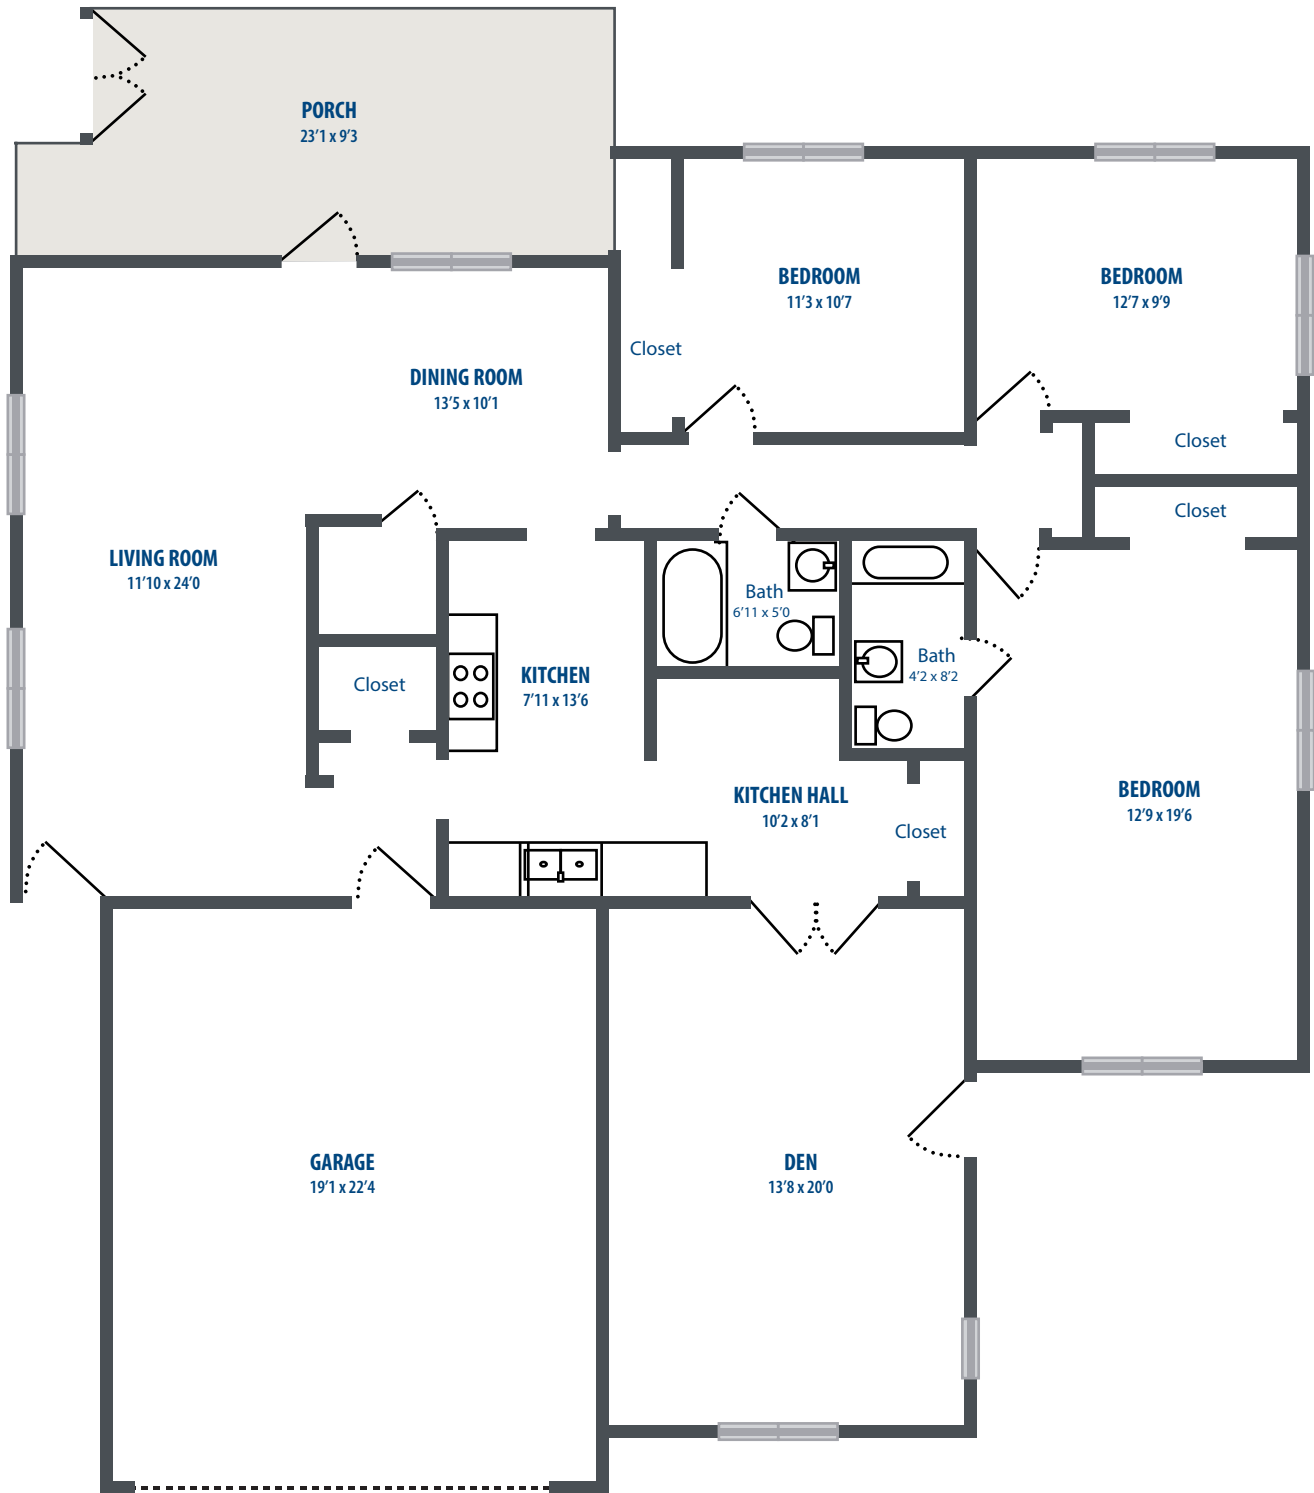

LAUREL BAY
FAMILY HOUSING

HUNT MILITARY COMMUNITIES

WHARTON III

3 Bedroom | 2 Bath | 1539 Sq. Ft.*

640 Laurel Bay Rd | Beaufort, SC 29906 | Phone: 843-738-4511

**All square footage is approximate.*