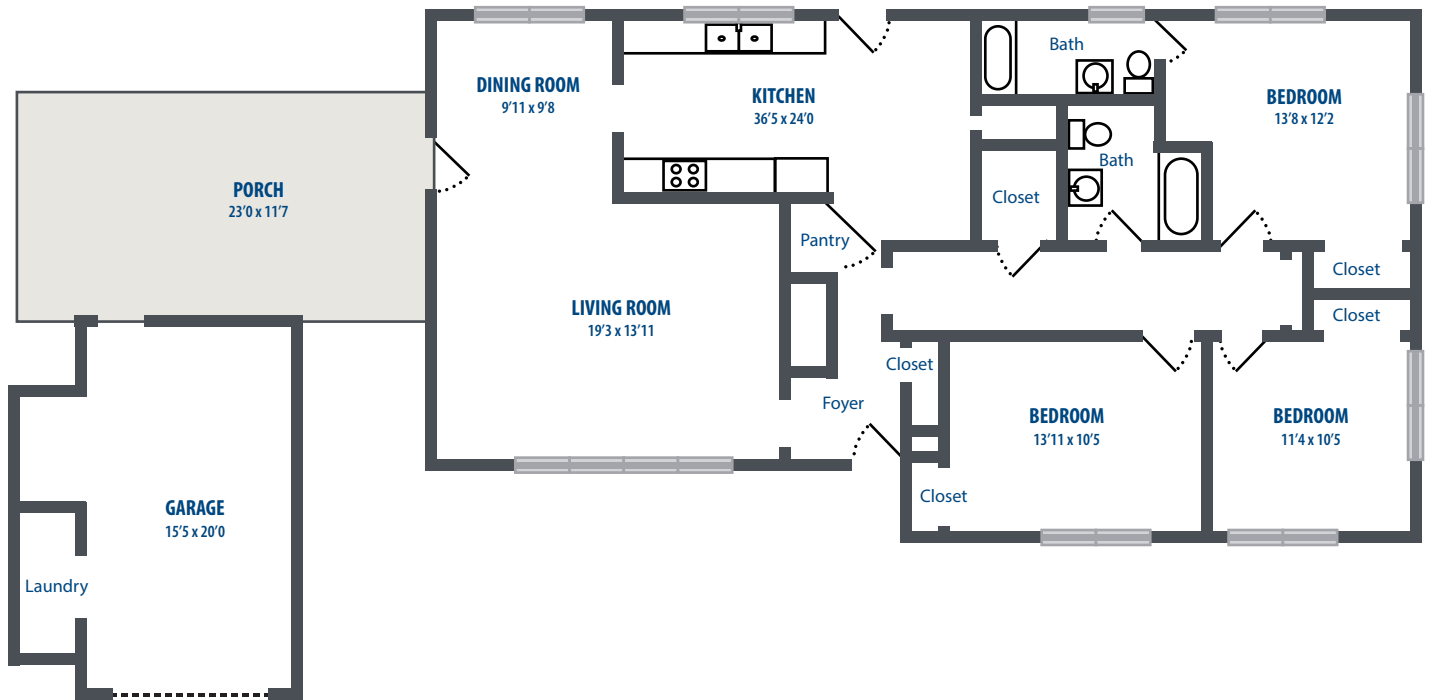

## FLORENCE II

3 Bedroom | 2 Bath | 1589 Sq. Ft.\*

640 Laurel Bay Rd | Beaufort, SC 29906 | Phone: 843-738-4511

*\*All square footage is approximate.*